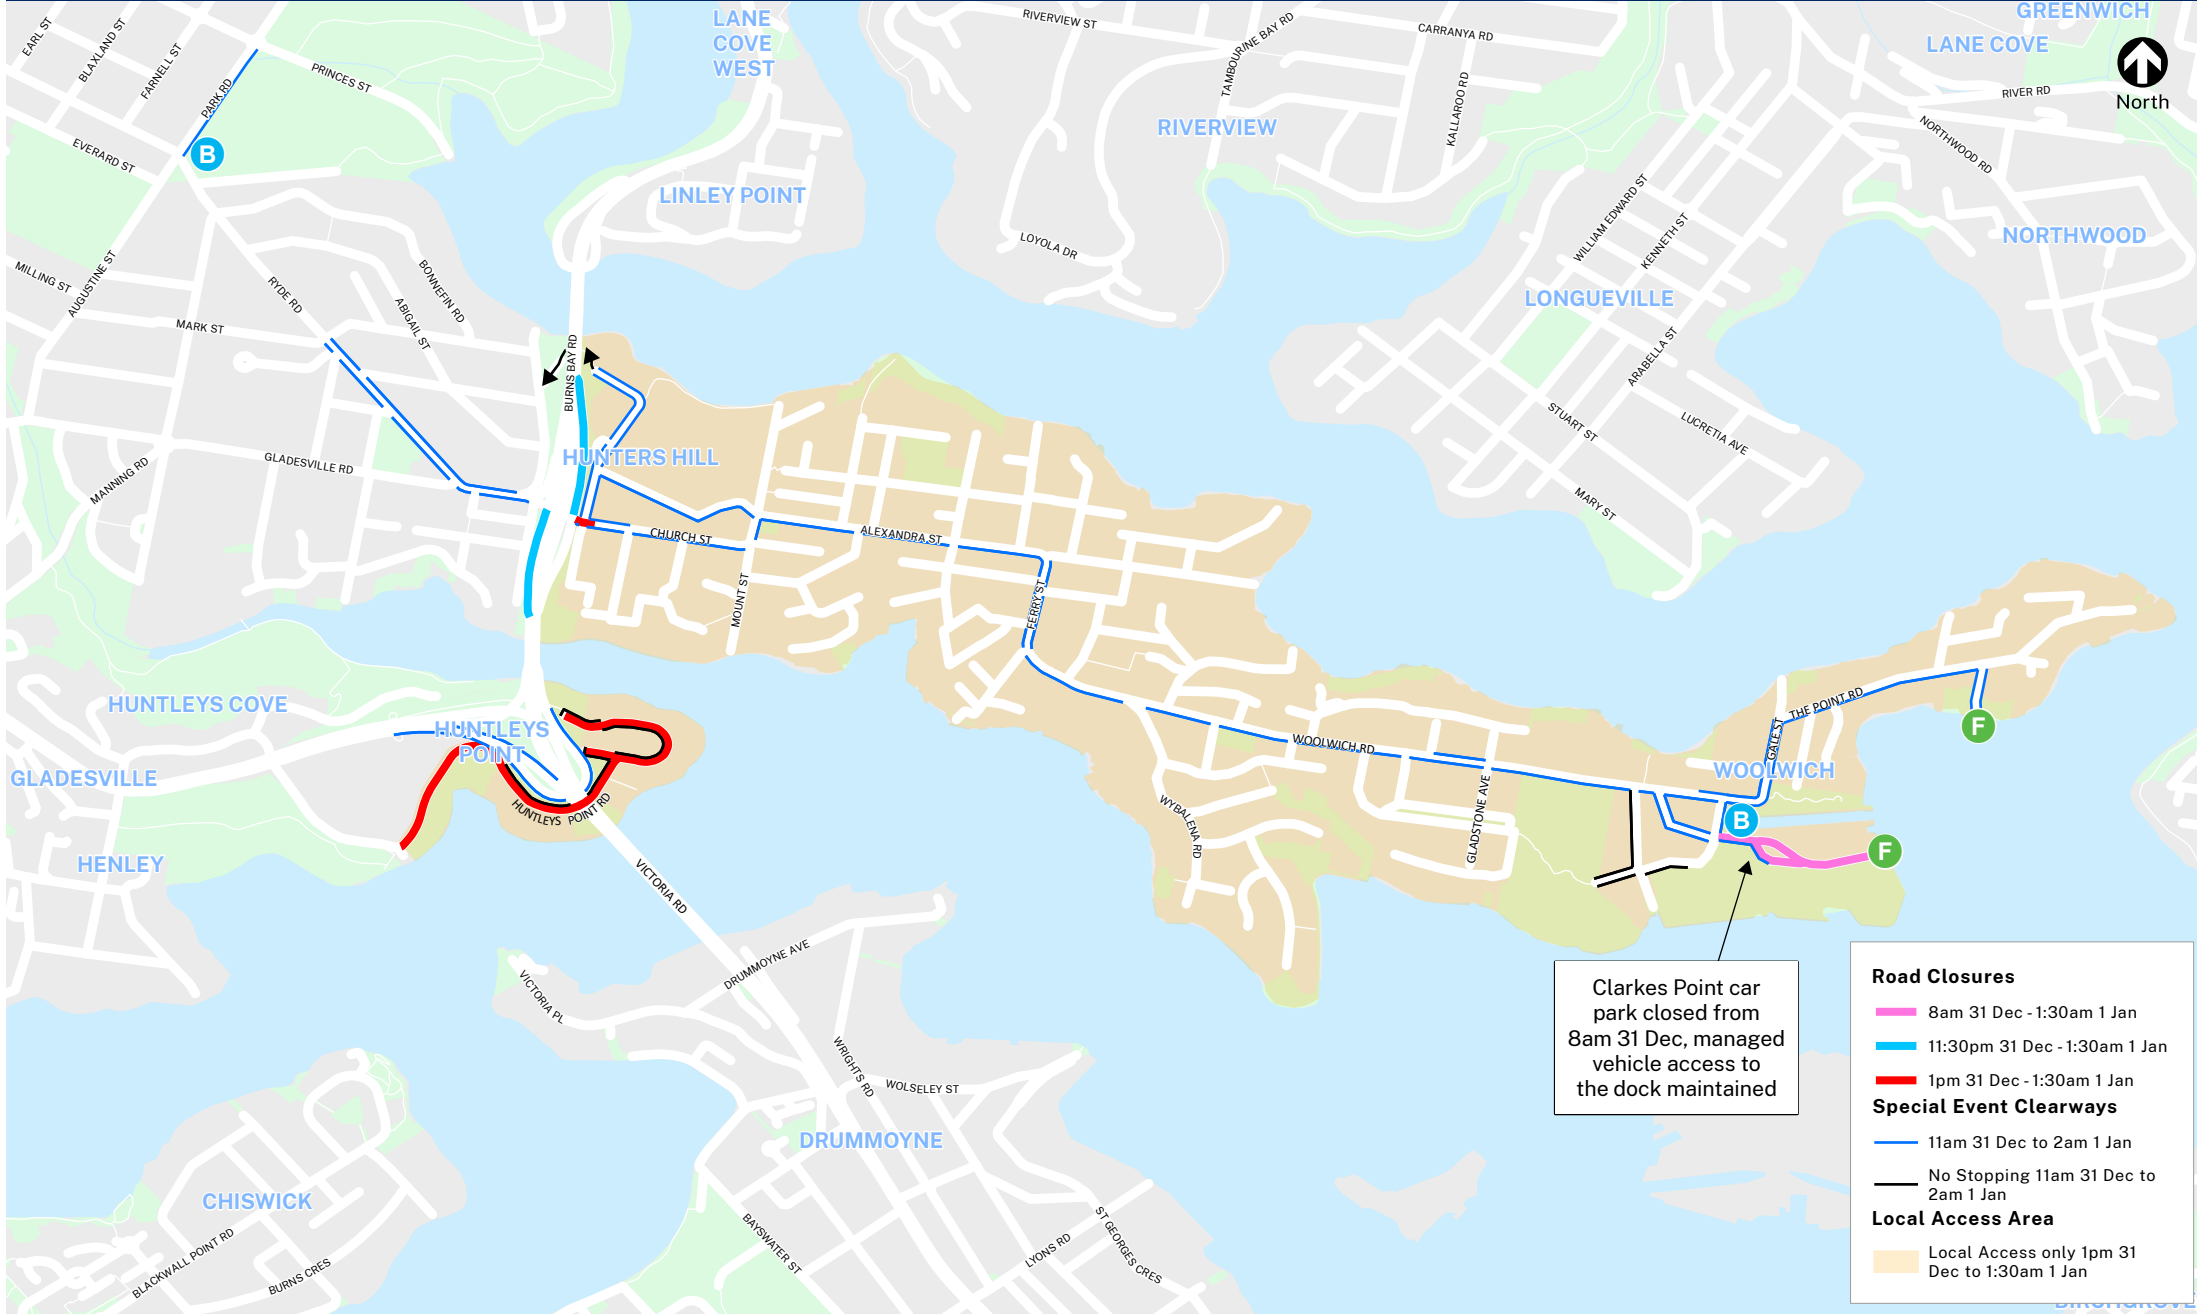

New Year's Eve 2024 - Hunters Hill Council - Hunters Hill, Woolwich & Huntleys Point

Road Closures & Special Event Clearways

Clarke's Point car park closed from 8am 31 Dec - 1:30am 1 Jan
 managed vehicle access to the dock maintained

- Road Closures**
- 8am 31 Dec - 1:30am 1 Jan
 - 11:30pm 31 Dec - 1:30am 1 Jan
 - 1pm 31 Dec - 1:30am 1 Jan
- Special Event Clearways**
- 11am 31 Dec to 2am 1 Jan
 - No Stopping 11am 31 Dec to 2am 1 Jan
- Local Access Area**
- Local Access only 1pm 31 Dec to 1:30am 1 Jan