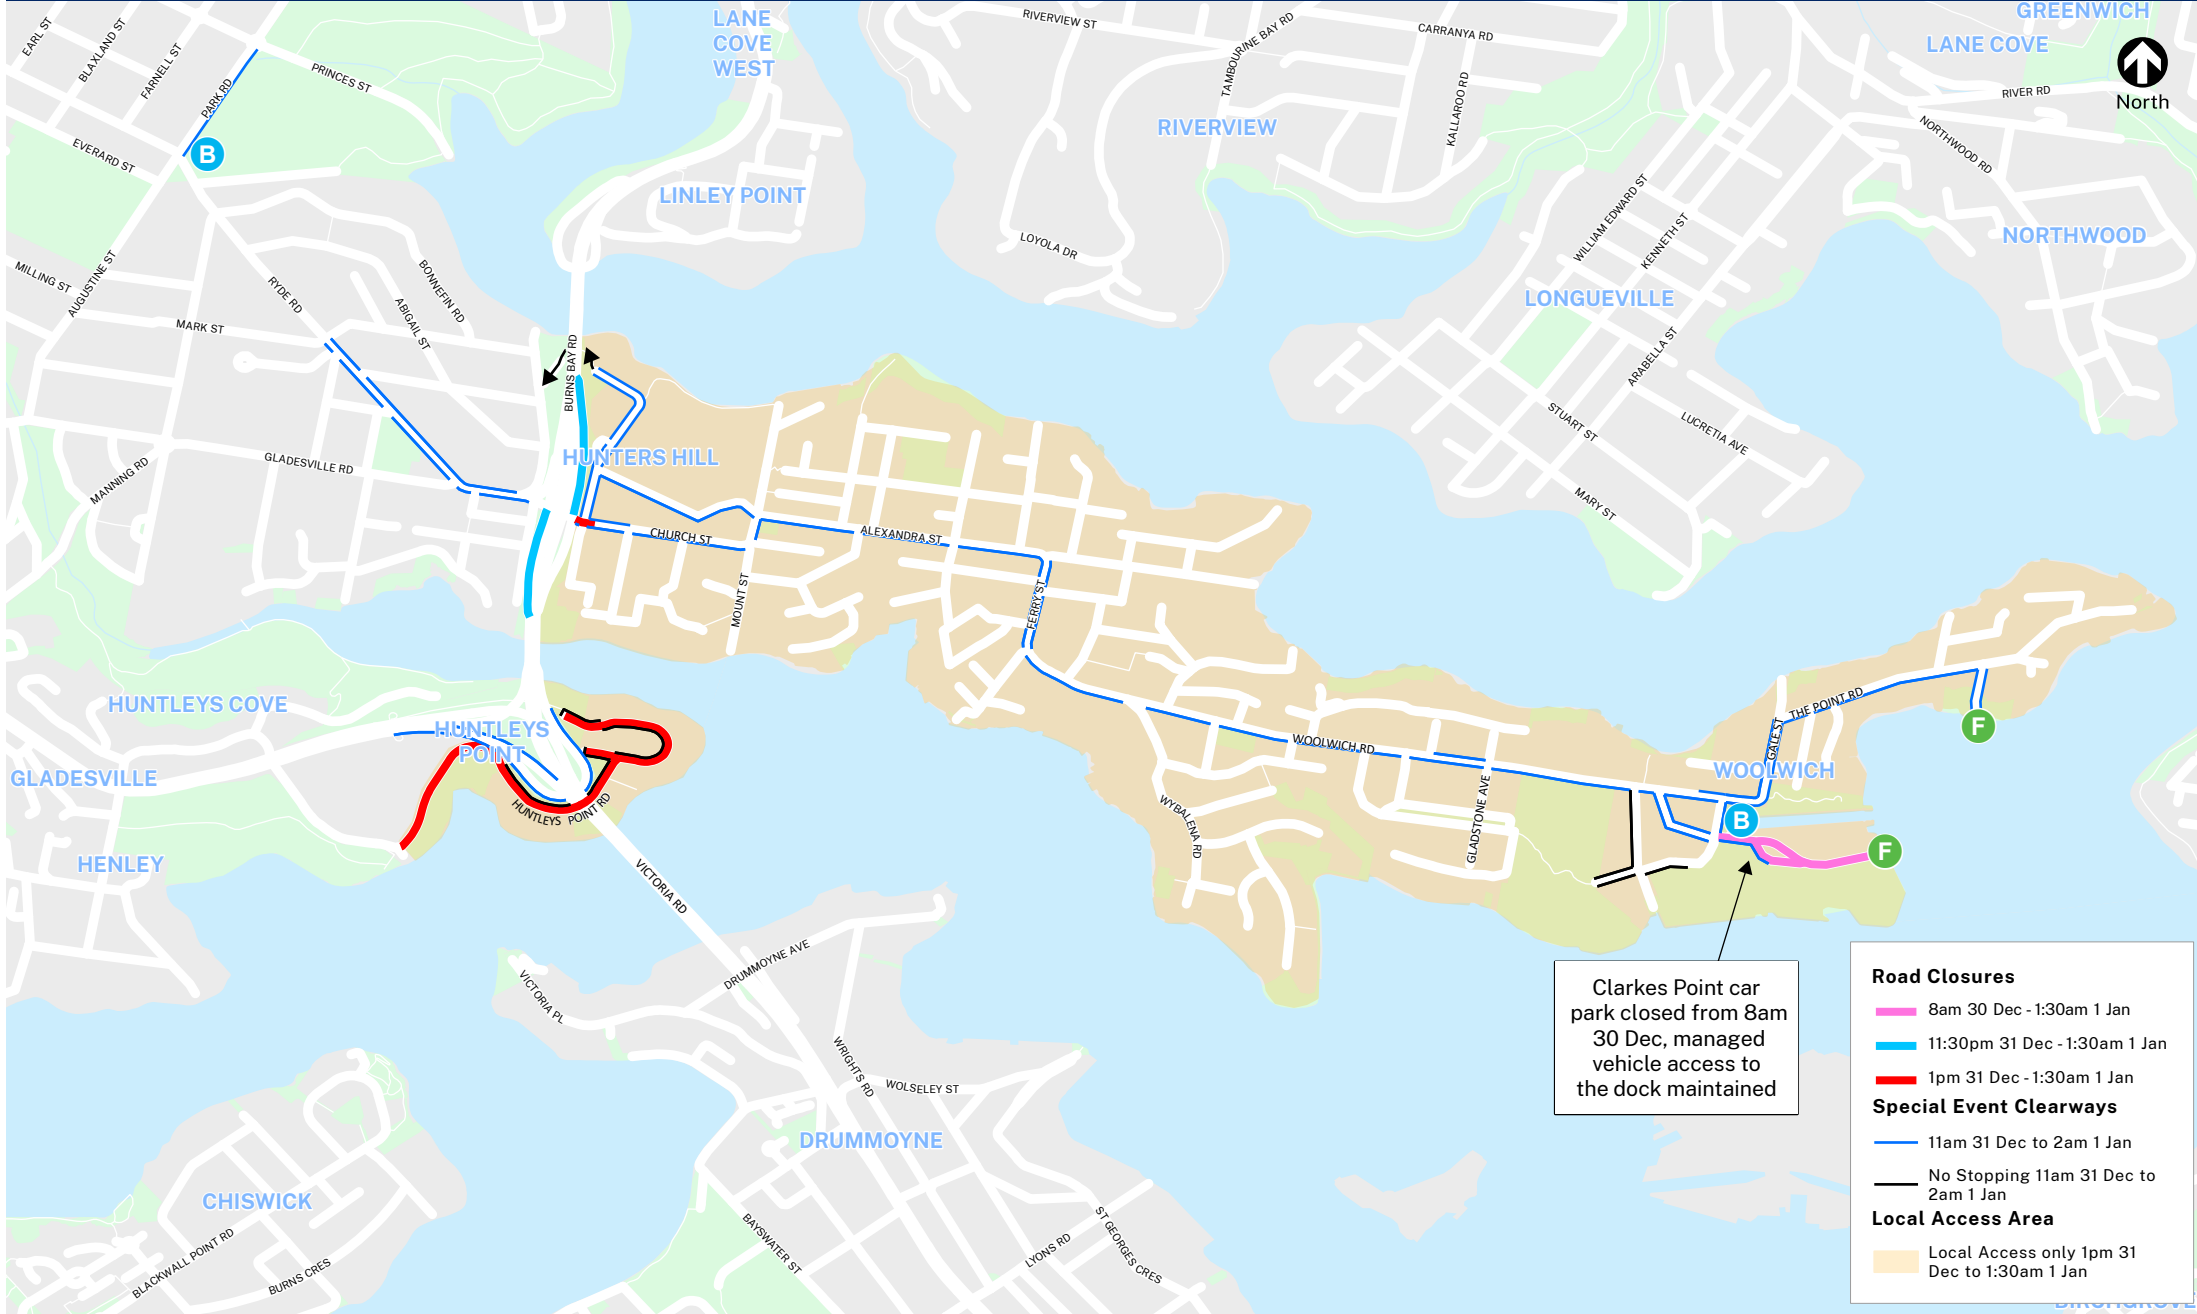

New Year's Eve 2024 - Hunters Hill Council - Hunters Hill, Woolwich & Huntleys Point

Road Closures & Special Event Clearways

Clarke's Point car park closed from 8am 30 Dec, managed vehicle access to the dock maintained

- Road Closures**
- 8am 30 Dec - 1:30am 1 Jan
 - 11:30pm 31 Dec - 1:30am 1 Jan
 - 1pm 31 Dec - 1:30am 1 Jan
- Special Event Clearways**
- 11am 31 Dec to 2am 1 Jan
 - No Stopping 11am 31 Dec to 2am 1 Jan
- Local Access Area**
- Local Access only 1pm 31 Dec to 1:30am 1 Jan

Visit livetraffic.com for more details. Visit transportnsw.info to plan your trip.